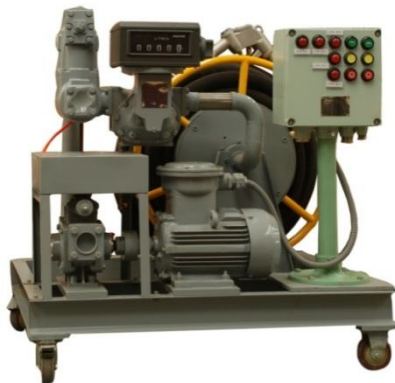

## Description

**MFD series mobile fuel dispenser**, containing bulk positive displacement flow-meter, vane pump & coupling drive Ex-proof Motor, Power Control Cabinet, hose & hose reels mechanical register, nozzles etc., applied in boat refuelling in marine, public transportation vehicles, big truck, trains, military vehicles, light aircraft, with advantage of high flow rate, long service life, high accuracy, convenience, easy to operate etc.

## Technical Specification

Model	MFD-40 mobile fuel unit	MFD-50 mobile fuel unit	MFD-80 mobile fuel unit
Flow Rate	200L/min	400L/min	700L/min
Flow meter	M-50-1 flow meter 2"	M-50-1 flow meter 2"	M-80-1 flow meter 3"
Pump	SUB-40 vane pump	YB-50 vane pump	YB-80 vane pump
Ex-proof Motor	1.5Kw,50Hz,380V	2.2Kw,50Hz,380V	7.5Kw,50Hz,380V
	( 220V motor for option )	( 220V motor for option )	( 220V motor for option )
Hose	1.5", 20m	2", 20m	3", 20m
Nozzle/Hose Adaptor	1.5" automatic nozzle ( Hose Adapter for option)		Hose Adapter
Hose Reel	Manual Reel (Electric motor driven reel for option)		
Preset Function	For option		
Electric Register	For option		