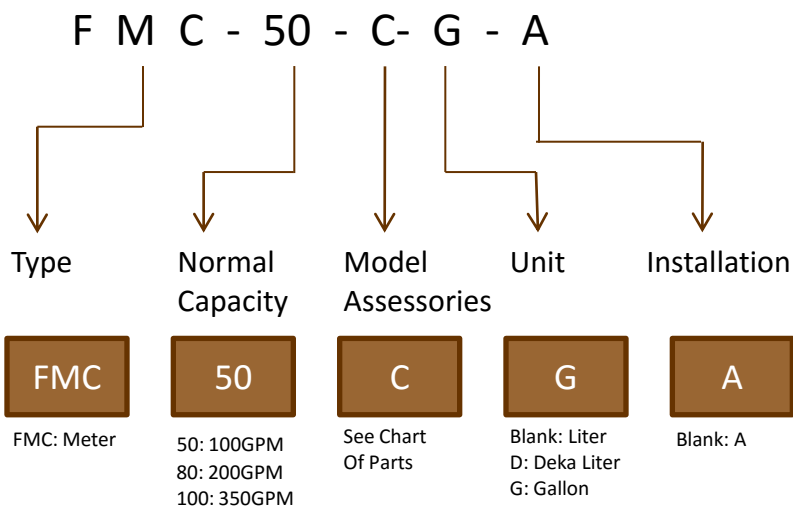

FMC Series PD Rotary Vane Flow Meter

Model No. Description