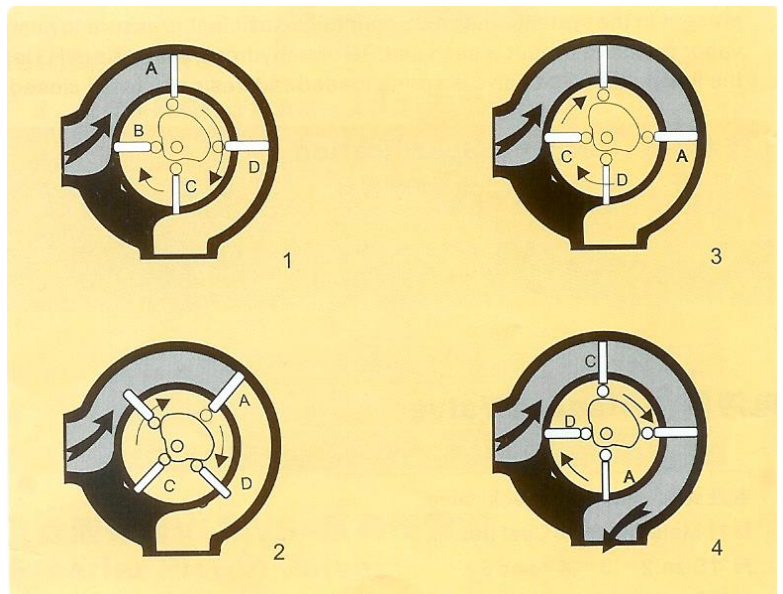

FMC-50 Preset Meter with Register, Preset Register, Preset Valve, Strainer, Air Eliminator & Printer

Application

Application includes: blending, batching, dispensing, inventory control and custody transfer of oils, solvents, chemicals, paints, fats and fertilizers.